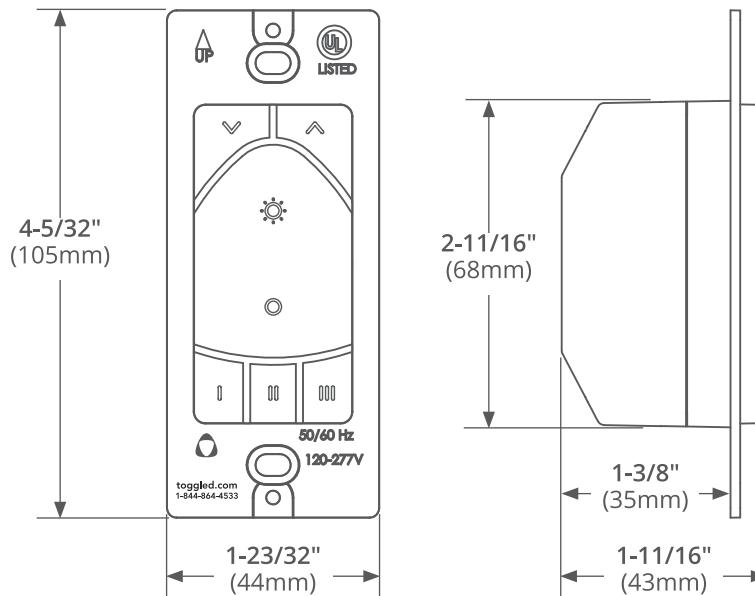

Toggled iQ Switch

Specifications

Model	Size	Input	Power	Enclosure Color
TSB-002-WT	Single-Gang	120-277VAC	2W	Polycarbonate White

Dimensions

Disclaimer: Toggled reserves the right to make changes to specific items and/or to discontinue any product at any time without notice or obligation and will not be liable for any consequences resulting from the use of this publication.