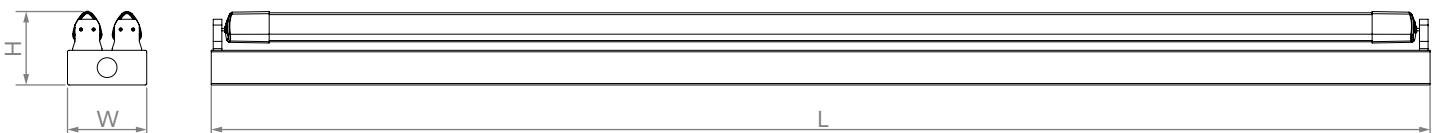

Strip LED Fixtures (2-Lamp Models)

Specifications

	Model No.	Length	Input Voltage	Total Power (Watts)	Total Lumens	Efficacy	CRI	CCT	PF
4 feet	FS420D0-E416-30310	4 feet	120-277 VAC	32	4,200	131	≥80	3000K	>0.9
	FS420D0-E416-40310	4 feet	120-277 VAC	32	4,200	131	≥80	4000K	>0.9
	FS420D0-E416-50310	4 feet	120-277 VAC	32	4,200	131	≥80	5000K	>0.9
	FS420D0-E416-65310	4 feet	120-277 VAC	32	4,200	131	≥80	6500K	>0.9
	FS420D0-E425-40320	4 feet	120-277 VAC	50	8,000	160	≥80	4000K	>0.9
	FS420D0-E425-50320	4 feet	120-277 VAC	50	8,000	160	≥80	5000K	>0.9
	FS420D0-E425-65320	4 feet	120-277 VAC	50	8,000	160	≥80	6500K	>0.9
3 feet	FS320D0-E312-30310	3 feet	120-277 VAC	24	3,360	140	≥80	3000K	>0.9
	FS320D0-E312-40310	3 feet	120-277 VAC	24	3,360	140	≥80	4000K	>0.9
	FS320D0-E312-50310	3 feet	120-277 VAC	24	3,360	140	≥80	5000K	>0.9
	FS320D0-E312-65310	3 feet	120-277 VAC	24	3,360	140	≥80	6500K	>0.9
2 feet	FS220D0-E208-30310	2 feet	120-277 VAC	16	2,240	140	≥80	3000K	>0.9
	FS220D0-E208-40310	2 feet	120-277 VAC	16	2,240	140	≥80	4000K	>0.9
	FS220D0-E208-50310	2 feet	120-277 VAC	16	2,240	140	≥80	5000K	>0.9
	FS220D0-E208-65310	2 feet	120-277 VAC	16	2,240	140	≥80	6500K	>0.9
	FS220D0-E213-40320	2 feet	120-277 VAC	25	4,000	140	≥80	4000K	>0.9
	FS220D0-E213-50320	2 feet	120-277 VAC	25	4,000	140	≥80	5000K	>0.9
	FS220D0-E213-65320	2 feet	120-277 VAC	25	4,000	140	≥80	6500K	>0.9

Dimensions

Fixture Model No.	Length	Width	Height
FS420D0	48.5in (1231mm)	3.1in (80mm)	2.9in (74mm)
FS320D0	36.5in (928mm)	3.1in (80mm)	2.9in (74mm)
FS220D0	24.4in (621mm)	3.1in (80mm)	2.9in (74mm)

Disclaimer: Toggled reserves the right to make changes to specific items and/or to discontinue any product at any time without notice or obligation and will not be liable for any consequences resulting from the use of this publication.