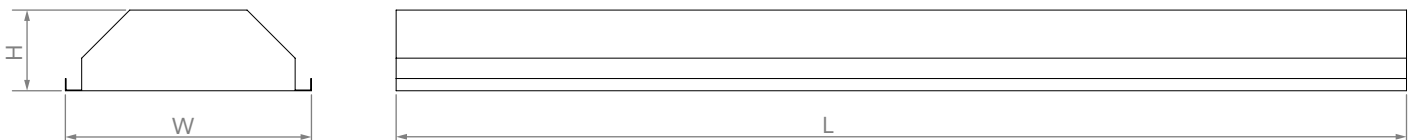

Dimensions

Fixture Model No.	Length	Width	Height
FH440D0	48.6in (1235mm)	11.8in (300mm)	3.9in (98mm)
FH460D0	48.6in (1235mm)	16.5in (420mm)	3.9in (98mm)
FH480D0	48.6in (1235mm)	21.3in (540mm)	3.9in (98mm)

Disclaimer: Toggled reserves the right to make changes to specific items and/or to discontinue any product at any time without notice or obligation and will not be liable for any consequences resulting from the use of this publication.