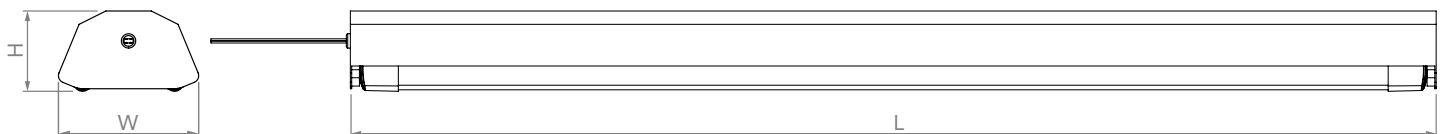

- Consistent color rendering, 80 CRI minimum
- UL classified and FCC compliant

Commercial-grade

- Housing: 100% UV stabilized polycarbonate, silicon perimeter gasket
- Gear tray: Flat, heavy gauge die-formed C.R.S. to contain all components
- Knockout: 3/4" conduit at single end
- Reliable start in cold temperatures
- Customizable color temperatures (3000K, 4000K, 5000K, 6500K, and Gro)
- Total output up to 6,200 lumens

LED Vapor Tight Direct Wire Fixtures

Tube Options with Fixtures

Model No.	Length	Input Voltage	Total Power (Watts)	Total Lumens	Efficacy	CRI	CCT	PF
FV420PO-E416-30310	4 feet	120-277 VAC	32	4,200	131	≥80	3000K	>0.9
FV420PO-E416-40310	4 feet	120-277 VAC	32	4,200	131	≥80	4000K	>0.9
FV420PO-E416-50310	4 feet	120-277 VAC	32	4,200	131	≥80	5000K	>0.9
FV420PO-E416-65310	4 feet	120-277 VAC	32	4,200	131	≥80	6500K	>0.9
FV420PO-A423-40230	4 feet	120-277 VAC	46	6,200	135	≥80	4000K	>0.9
FV420PO-A423-50230	4 feet	120-277 VAC	46	6,200	135	≥80	5000K	>0.9

Dimensions

Fixture Model No.	Length	Width	Height
FV420PO	50in (1270mm)	5.5in (139.7mm)	3.875in (98.425mm)

Disclaimer: Toggled reserves the right to make changes to specific items and/or to discontinue any product at any time without notice or obligation and will not be liable for any consequences resulting from the use of this publication.