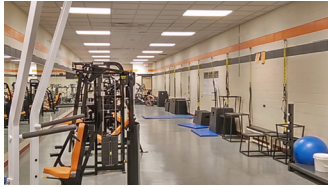

Our Solution

Toggled iQ® allowed BCPS to significantly improve both the quality of light and the simplicity of light system use in these areas with a 70% installation cost savings over a hard-wire system upgrade.

In just four hours, a two-person team installed the Toggled iQ smart lighting system including 80 Toggled iQ tubes. No extensive pre-wiring was required, only retrofitting the fixtures to direct-wire specifications. One Toggled iQ switch replaced four standard switches. The school's facility management team connected the system to their specifications via the Toggled iQ app and they had a lower cost, user-friendly and future upgradable smart lighting solution up and running.

Results

The Toggled iQ retrofit yielded an unexpected benefit in the BCPS Aquatic Center. As evaporated pool water is replaced, the chemical balance of the pool must be monitored and corrected at a substantial cost in materials. The Toggled iQ smart system lowered the overall lights-on time and its LED lamps generate less evaporation-causing waste heat than conventional lighting. There has been a measurable decrease in evaporation since the new system was installed.

LEFT: Students in the Byron Center Public School computer lab enjoy benefits of Toggled LED upgrade. **TOP:** BCPS Music Room. **BOTTOM:** BCPS Weight Room.