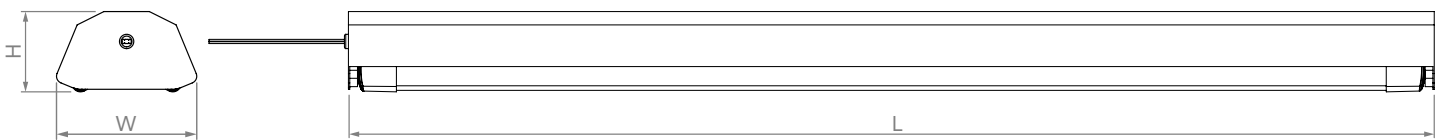

Top sellers:

- FH420DE-E416-40310 (4,200 lumens using just 32 watts)
- FH420DE-A423-50230 (6,200 lumens using 46 watts)

LED Shop Light Fixtures

White Light Tube Options with Fixtures

Model No.	Length	Input Voltage	Total Power (Watts)	Total Lumens	Efficacy	CRI	CCT	PF
FH420DE-E416-30310	4 feet	120-277 VAC	32	4,200	131	≥80	3000K	>0.9
FH420DE-E416-40310	4 feet	120-277 VAC	32	4,200	131	≥80	4000K	>0.9
FH420DE-E416-50310	4 feet	120-277 VAC	32	4,200	131	≥80	5000K	>0.9
FH420DE-E416-65310	4 feet	120-277 VAC	32	4,200	131	≥80	6500K	>0.9
FH420DE-A423-40230	4 feet	120-277 VAC	46	6,200	135	≥80	4000K	>0.9
FH420DE-A423-50230	4 feet	120-277 VAC	46	6,200	135	≥80	5000K	>0.9

toggled gro Tube Options with Fixtures

Model No.	Length	Input Voltage	Power (Watts)	PPF (400-700nm)	PBAR (350-800nm)	PPF Efficacy (400-700nm)	PBAR Efficacy (350-800nm)
FH420DE-E416-G1310	4 feet	120-277 VAC	32	29.84 umol/Sec.	34.12 umol/Sec.	1.8 umol/Sec/W	2.1 umol/Sec/W
FH420DE-E416-G2310	4 feet	120-277 VAC	32	31.33 umol/Sec.	33.39 umol/Sec.	1.9 umol/Sec./W	2.1 umol/Sec./W

Dimensions

Fixture Model No.	Length	Width	Height	Cord Length
FH420DE	48.1in (1222mm)	4.6in (117.3mm)	2.6in (67.1mm)	5 feet

Disclaimer: toggled reserves the right to make changes to specific items and/or to discontinue any product at any time without notice or obligation and will not be liable for any consequences resulting from the use of this publication.