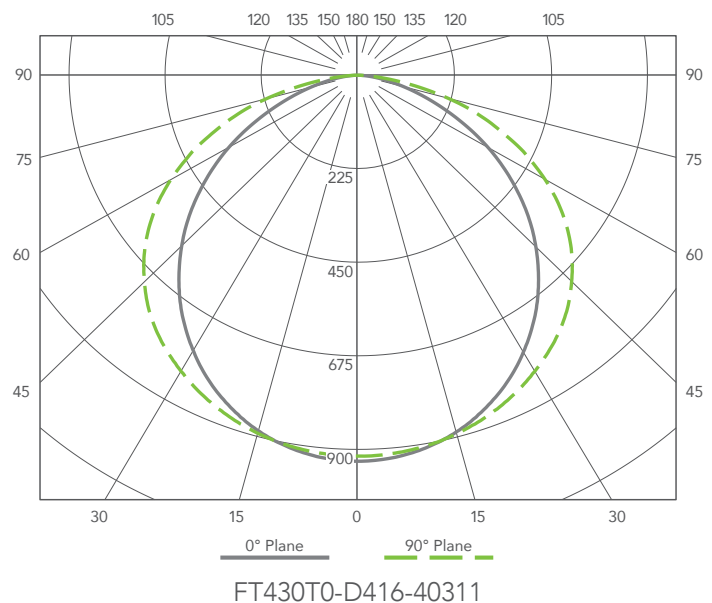

Troffer LED Fixtures

White Light Tube Options with Fixtures

Model No.	Length	Input Voltage	Power (Watts)	Total Lumens	Efficacy	CRI	CCT	PF
E416-40310	4 feet	120-277 VAC	16	2100	131	≥80	4000K	≥0.9
E416-50310	4 feet	120-277 VAC	16	2100	131	≥80	5000K	≥0.9
E208-40310	2 feet	120-277 VAC	8	1120	140	≥80	4000K	≥0.9
E208-50310	2 feet	120-277 VAC	8	1120	140	≥80	5000K	≥0.9
D416-40311	4 feet	120 VAC	16	1700	106	≥80	4000K	≥0.9
D416-50311	4 feet	120 VAC	16	1700	106	≥80	5000K	≥0.9
A423-40230	4 feet	120-277 VAC	23	3100	135	≥80	4000K	≥0.9
A423-50230	4 feet	120-277 VAC	23	3100	135	≥80	5000K	≥0.9

All fixtures available with power cord at additional charge

Photometrics

IES files available upon request

Disclaimer:

toggled reserves the right to make changes in specifications and/or to discontinue any product at any time without notice or obligation and will not be liable for any consequences resulting from the use of this publication.