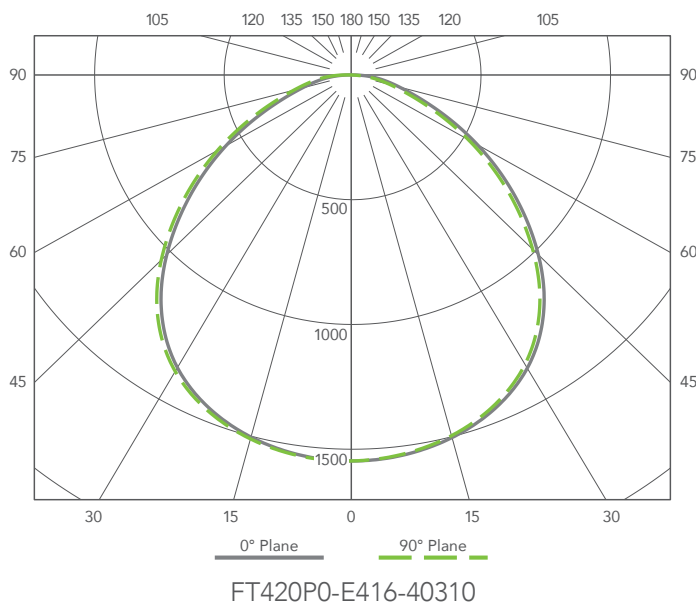

Troffer LED Fixtures

White Light Tube Options with Fixtures

Model No.	Length	Input Voltage	Power (Watts)	Total Lumens	Efficacy	CRI	CCT	PF
E416-40310	4 feet	120-277 VAC	16	2100	131	≥80	4000K	≥0.9
E416-50310	4 feet	120-277 VAC	16	2100	131	≥80	5000K	≥0.9
E208-40310	2 feet	120-277 VAC	8	1120	140	≥80	4000K	≥0.9
E208-50310	2 feet	120-277 VAC	8	1120	140	≥80	5000K	≥0.9
D416-40311	4 feet	120 VAC	16	1700	106	≥80	4000K	≥0.9
D416-50311	4 feet	120 VAC	16	1700	106	≥80	5000K	≥0.9
A423-40230	4 feet	120-277 VAC	23	3100	135	≥80	4000K	≥0.9
A423-50230	4 feet	120-277 VAC	23	3100	135	≥80	5000K	≥0.9

All fixtures available with power cord at additional charge

Photometrics

IES files available upon request

Disclaimer:

toggled reserves the right to make changes in specifications and/or to discontinue any product at any time without notice or obligation and will not be liable for any consequences resulting from the use of this publication.